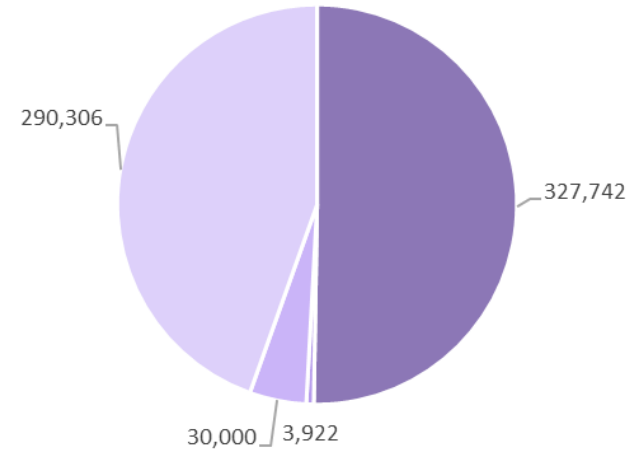

Statement of Activities

January 1, 2019 - December 31, 2019

<i>(in thousands)</i>	2019
Support and Revenue	
Contributions	283,461
Contributions (with donor restrictions)	33,481
Building Fund Donations (with donor restrictions)	3,922
Growth Program (with donor restrictions)	30,000
Other Income	10,800
Donated Toys	290,642
Total Support and Revenue	652,306
Expenses	
Program Services	523,416
Management & General	64,700
Fundraising	42,191
Total Expenses Before Depreciation	630,307
Change in Unrestricted Net Assets Before Depreciation	21,999
Depreciation	10,704
Change in Unrestricted Net Assets After Depreciation	11,295
Net Assets - Beginning of Year	216,274
Net Assets - End of Year	227,569

Support and Revenue

- Contributions
- Building Fund Donations - with donor restrictions
- Growth Program - with donor restrictions
- Donated Toys