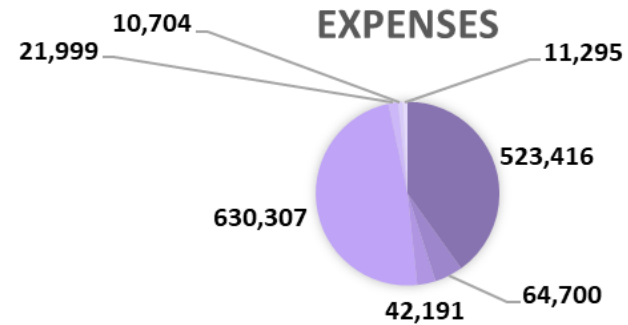

- Program Services
- Management and General
- Fundraising
- Total Expenses Before Depreciation
- Change in Net Assets Without Donor Restrictions Before Deprec.
- Depreciation
- Change in Net Assets Without Donor Restrictions After Deprec.